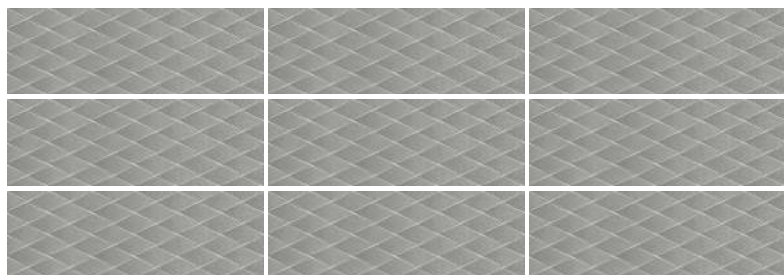

MÁRMOL / MARBLE

TRAYA NAVY

ACABADO / FINISH: MATE DECORADO / DECORATED MATTE
TRÁFICO / TRAFFIC: INTENSO / HEAVY
CARAS / FACES: 1

V0

Imagen Referencial / Visual Reference

RÚSTICO / RUSTIC

BATUTO GREY

ACABADO / FINISH: MATE DECORADO / DECORATED MATTE
TRÁFICO / TRAFFIC: MEDIO / LIGHT
CARAS / FACES: 1