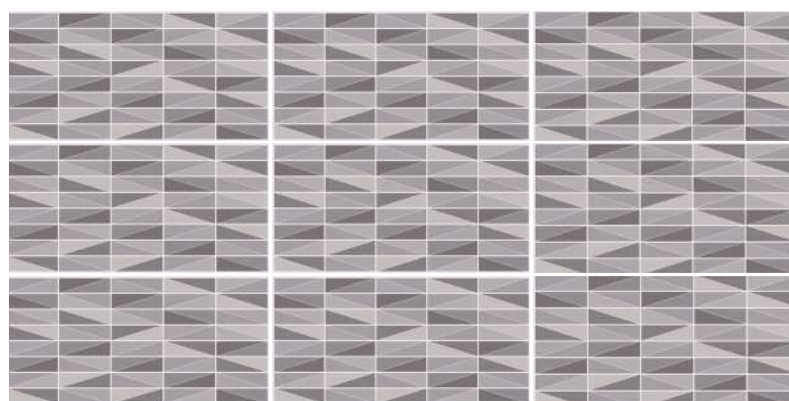

LINUM DECOR GREY

ACABADO / FINISH: MATE DECORADO / DECORATED MATTE
TRÁFICO / TRAFFIC: ALTO / HIGH
CARAS / FACES: 1

v1